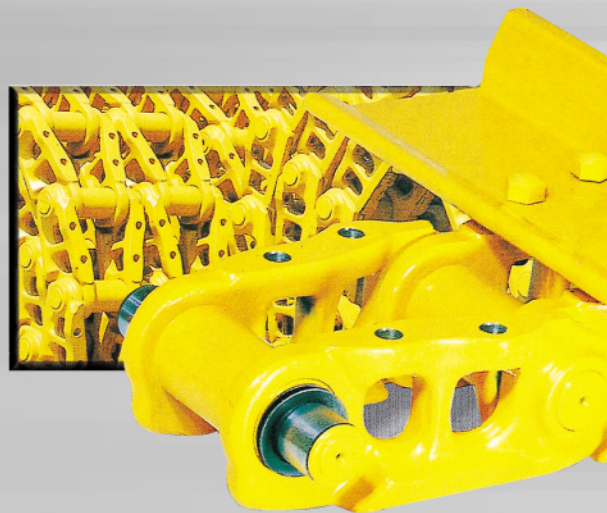

← Roller Group

↑ Link Group